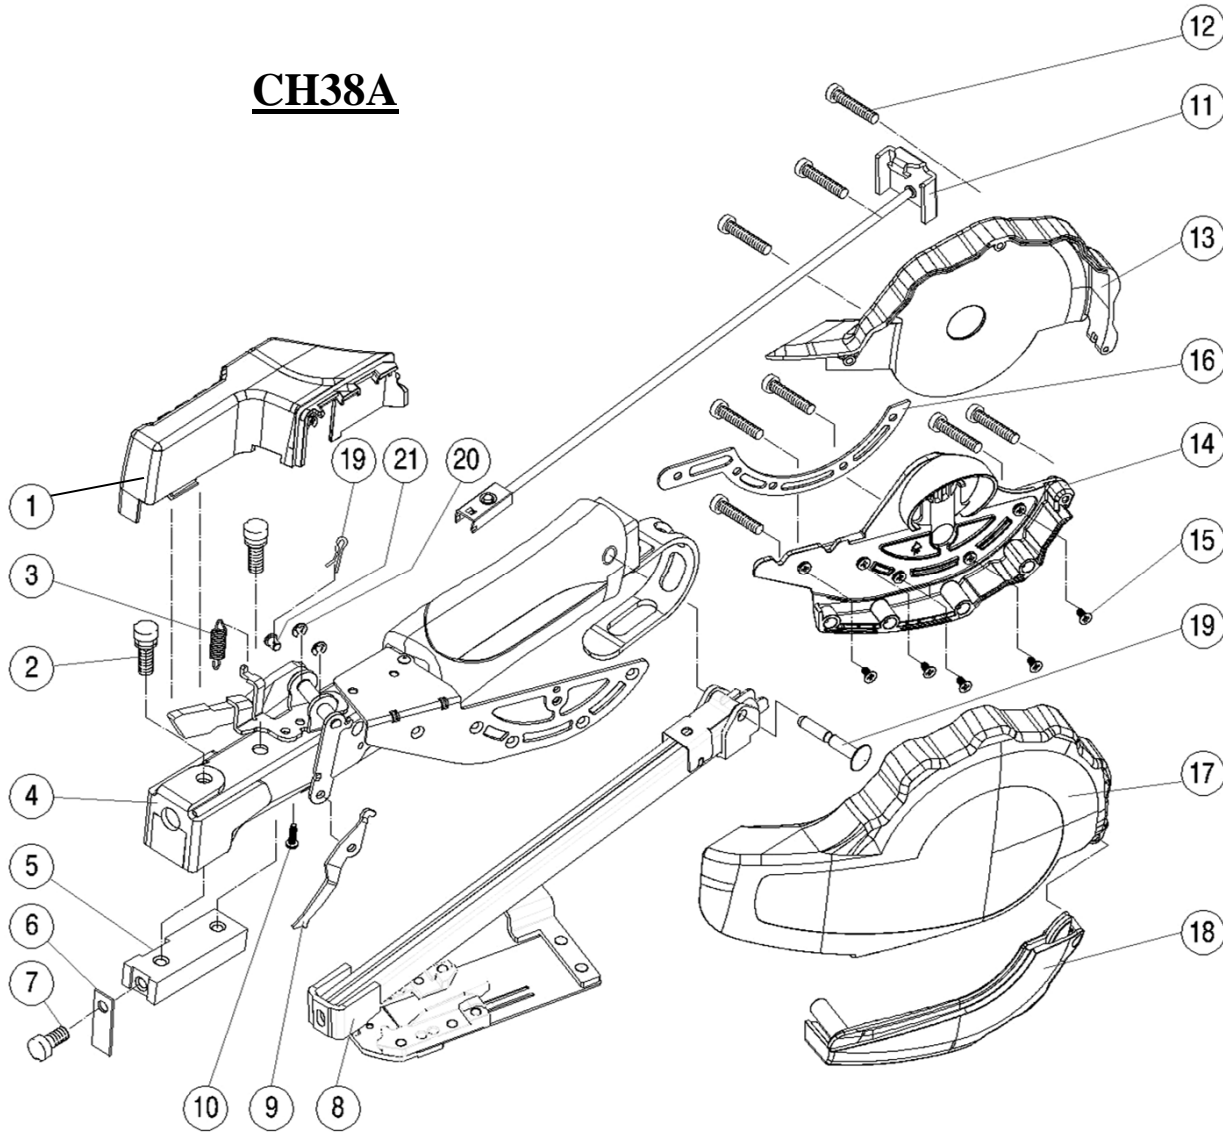

CH38A

NO.	NNC #	PART NAME	Q,TY
1		Cap	1
2		Washer&Bolt	2
3	136462	Rock Arm Spring	2
4		Handle Assembly	1
5		Driver Block	1
6		Driver	1
7		Driver Block Screw	1
8		Magazine & Cap Track Ass'y	1
9	136468	Picker pusher	1
10		Cap Screw	1
11	136497	Pusher Assembly	1
12	136471	Screw	8
13	136472	Cover -R	1
14	136473	Basket -R	1
15	135474	Backer Plate Screw	5
16	136475	Backer Plate	1
17	136476	Cover-L	1
18	136477	Basket-L	1
19	136478	R Type Pin	1
20		E5 Ring	2
21	136480	Picker Pin	1