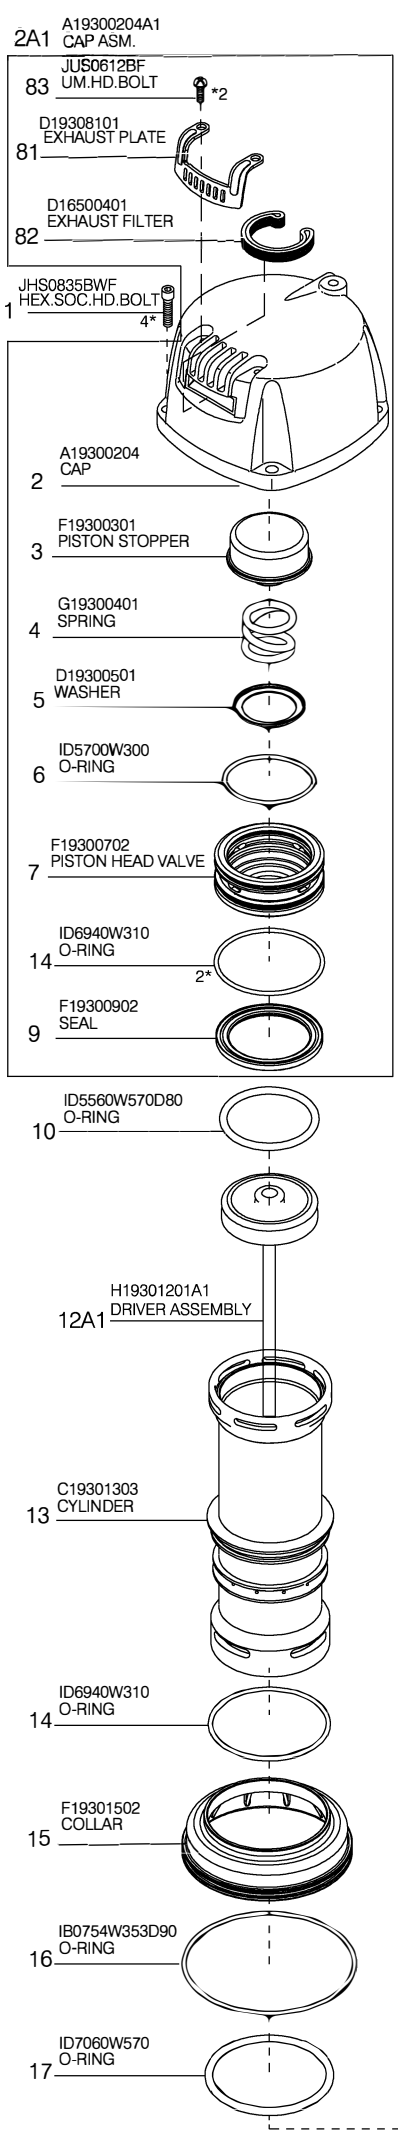

ANS21131

Item	code	Description
2A1	A19300204A1	CAP ASM.
83	JUS0612BF	UM.HD.BOLT
81	D19308101	EXHAUST PLATE
82	D16500401	EXHAUST FILTER
1	JHS0835BWF	HEX.SOC.HD.BOLT
2	A19300204	CAP
3	F19300301	PISTON STOPPER
4	G19300401	SPRING
5	D19300501	WASHER
6	ID5700W300	O-RING
7	F19300702	PISTON HEAD VALVE
14	ID6940W310	O-RING
9	F19300902	SEAL
10	ID5560W570D80	O-RING
12A1	H19301201A1	DRIVER ASSEMBLY
13	C19301303	CYLINDER
14	ID6940W310	O-RING
15	F19301502	COLLAR
16	IB0754W353D90	O-RING
17	ID7060W570	O-RING
18	F19301802	GASKET
59	JHS0630BWF	HEX.SOC.HD.BOLT
72	JFW061920	FLAT WASHER
35	F19906701	SPACER
19	A19901901	BODY
58	F15403202	RUBBER GRIP
57	JRP030P30	ROLLED PIN
65	ID0680W190D80	O-RING
22	F19302203	UP BUMPER
23	F19302303	BOTTOM BUMPER
24	ID7587W262	O-RING
25	E19302501	NOSE
27	G19009001	SPRING
28	D19302801	UPPER SAFETY LEVER
29	D19302902	SAFETY LEVER
30	JHS0512BWF	HEX.SOC.HD.BOLT
31	JFW051313	FLAT WASHER
69A8	F16508201A8	SWITCH ASM.
89	G19005801	SPRING
86A2	F16508601A2	TRIGGER ASSEMBLY
86A1	F16508601A1	TRIGGER ASSEMBLY
90	F19006501	TRIP GUIDE
91	G17509101	SPRING
92	E19006802	CONTACT TRIP BLOCK
47	JHS0522BF	HEX.SOC.HD.BOLT
45	F19304503	NOSE COVER
53	G19005301	SPRING
54	F19305401	MAGAZINE COVER
56	H19305601	SPACER

55	D19005501	STOPPER
39	JFS0430B	FLAT HD. BOLT
43	JFS0422B	FLAT HD. BOLT
42	JFS0418B	FLAT HD. BOLT
41	JLN0400E	LOCK NUT
33	D11603304	NAIL GUIDE LINER
84	JSS0404BF	SET SCREW
34	B19303402	MAGAZINE
26	JHS1225SF	HEX.SOC.HD.BOLT
73	H19303902	BRACKET
36	JFW061320	FLAT WASHER
37	JHS0614BWF	HEX.SOC.HD.BOLT
32	JSW061012	SPRING WASHER
46	JHS0612SF	HEX.SOC.HD.BOLT
50	JBP040P20	BALL PIN
51	F19005102	ROLLER
52	G19005203	SPIRAL SPRING
44	JUS0512BF	UM.HD.BOLT
38	JLN0500E	LOCK NUT
36	JFW061320	FLAT WASHER
59	JHS0630BWF	HEX.SOC.HD.BOLT
48	F19304801	SLIDE BLOCK
49	E19304901	PUSHER
34A3	B19303402A3	MAGAZINE ASM.
84A	F19308403A	HANDLE ASM.