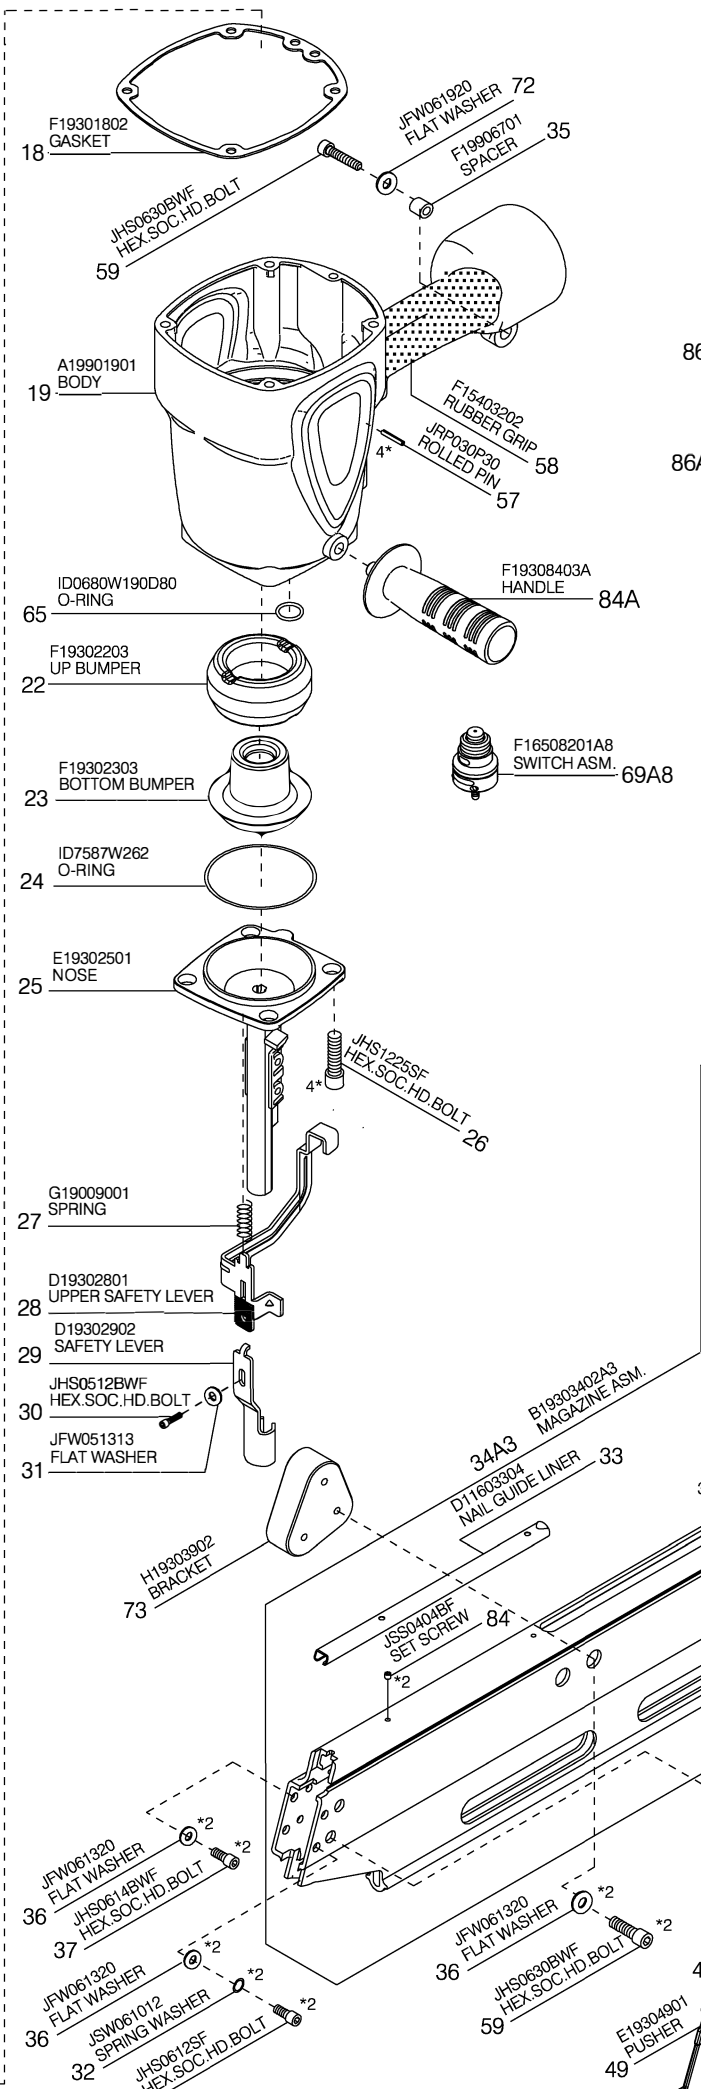

ANS21131

Item	code	Description
2A1	A19300204A1	CAP ASM.
83	JUS0612BF	UM.HD.BOLT
81	D19308101	EXHAUST PLATE
82	D16500401	EXHAUST FILTER
1	JHS0835BWF	HEX.SOC.HD.BOLT
2	A19300204	CAP
3	F19300301	PISTON STOPPER
4	G19300401	SPRING
5	D19300501	WASHER
6	ID5700W300	O-RING
7	F19300702	PISTON HEAD VALVE
14	ID6940W310	O-RING
9	F19300902	SEAL
10	ID5560W570D80	O-RING
12A1	H19301201A1	DRIVER ASSEMBLY
13	C19301303	CYLINDER
14	ID6940W310	O-RING
15	F19301502	COLLAR
16	IB0754W353D90	O-RING
17	ID7060W570	O-RING
18	F19301802	GASKET
59	JHS0630BWF	HEX.SOC.HD.BOLT
72	JFW061920	FLAT WASHER
35	F19906701	SPACER
19	A19901901	BODY
58	F15403202	RUBBER GRIP
57	JRP030P30	ROLLED PIN
65	ID0680W190D80	O-RING
22	F19302203	UP BUMPER
23	F19302303	BOTTOM BUMPER
24	ID7587W262	O-RING
25	E19302501	NOSE
27	G19009001	SPRING
28	D19302801	UPPER SAFETY LEVER
29	D19302902	SAFETY LEVER
30	JHS0512BWF	HEX.SOC.HD.BOLT
31	JFW051313	FLAT WASHER
69A8	F16508201A8	SWITCH ASM.
89	G19005801	SPRING
86A2	F16508601A2	TRIGGER ASSEMBLY
86A1	F16508601A1	TRIGGER ASSEMBLY
90	F19006501	TRIP GUIDE
91	G17509101	SPRING
92	E19006802	CONTACT TRIP BLOCK
47	JHS0522BF	HEX.SOC.HD.BOLT
45	F19304503	NOSE COVER
53	G19005301	SPRING
54	F19305401	MAGAZINE COVER
56	H19305601	SPACER

55	D19005501	STOPPER
39	JFS0430B	FLAT HD. BOLT
43	JFS0422B	FLAT HD. BOLT
42	JFS0418B	FLAT HD. BOLT
41	JLN0400E	LOCK NUT
33	D11603304	NAIL GUIDE LINER
84	JSS0404BF	SET SCREW
34	B19303402	MAGAZINE
26	JHS1225SF	HEX.SOC.HD.BOLT
73	H19303902	BRACKET
36	JFW061320	FLAT WASHER
37	JHS0614BWF	HEX.SOC.HD.BOLT
32	JSW061012	SPRING WASHER
46	JHS0612SF	HEX.SOC.HD.BOLT
50	JBP040P20	BALL PIN
51	F19005102	ROLLER
52	G19005203	SPIRAL SPRING
44	JUS0512BF	UM.HD.BOLT
38	JLN0500E	LOCK NUT
36	JFW061320	FLAT WASHER
59	JHS0630BWF	HEX.SOC.HD.BOLT
48	F19304801	SLIDE BLOCK
49	E19304901	PUSHER
34A3	B19303402A3	MAGAZINE ASM.
84A	F19308403A	HANDLE ASM.