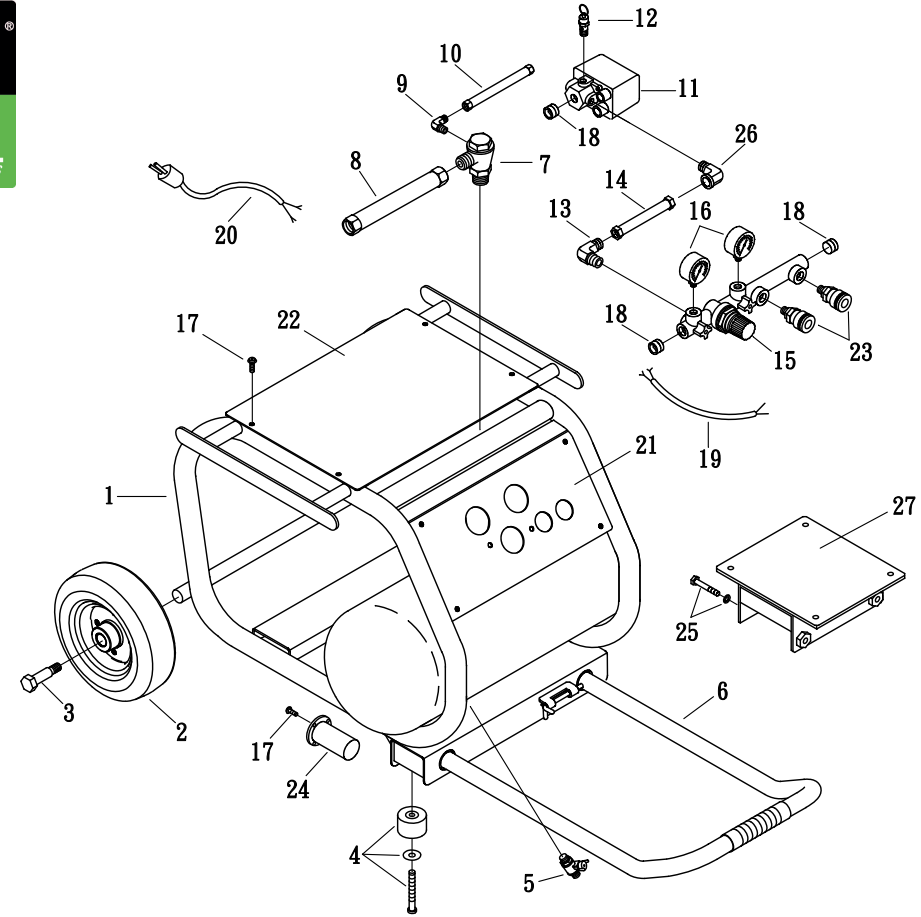

MODEL : MA15150 (Pump)

MODEL : MA15150 (Receiver Tank)

SPARE PARTS LIST

NO : XHA-1209

REF. NO.	DESCRIPTION	PART NO.	QTY.	REF. NO.	DESCRIPTION	PART NO.	QTY.
1	Cylinder head	3101052	1	14	Crankshaft & balancer	3304116	1
2	Allen bolt set	3B01-M06*035V	4	15	Motor set	3B8-OF2506W2H	1
3	Exhaust elbow	2N06-04T04HC	1	16	Front cover set	3309054-A	1
4	Exhaust 3-way pipe	2N09-04H04T04HIC	1	17	Hexagon bolt	2B02-FM6*015	4
5	Exhaust tube set	3B2-04*205	1	18	Centrifugal switch set	2E24-19084P	1
6	Air filter set	2140037	2	19	Cooling fan	2336009	1
7	Filter element	2142021	2	20	Allen bolt set	3B01-M08*020V	4
8	Inlet&Exhaust valve seat	3B13-AC0763U	2	21	Motor seat	3421013	1
9	Cylinder	3201103	2	22	Starting capacitor	2E28-300F2535	1
10	Rod set	3B3-OF20	2	23	Running capacitor	2E27-080F2540	1
11	Allen bolt	2B01-M08*040	4	24	Circuit breaker	2E25-10A	1
12	Bearing	2N35-6204ZZC3	2	25	Hexagon bolt set	3B00-FM08*020V	4
13	Space washer	3156104	1	26	Body seat block	2439008	4

SPARE PARTS LIST

NO : XHA-1209

REF. NO.	DESCRIPTION	PART NO.	QTY.	REF. NO.	DESCRIPTION	PART NO.	QTY.
1	Air tank	3401C062	1	15	Regulator	2408027	1
2	Tank wheel	2402032B	2	16	Pressure gauge	2D12-15V15KS	2
3	Tank wheel bolt	2418005	2	17	Bolt	2B02-FM5*010WB	18
4	Rubber pad set	3433013-A	2	18	Plug	2B14-ST02E	3
5	Ball valve	2413029	1	19	Cable	2E02-2C30702Y2T	1
6	Grip set	3432041-A	1	20	Power cable	2E01-015	1
7	Check valve	2414025T	1	21	Panel	3420004	1
8	Tube	2T02-04*0680	1	22	Shield	3420062	1
9	Elbow	2N16-C01TW02M	1	23	Quick coupler	07S1/4M-E	2
10	Soft tube set	3T03-W02*0210L	1	24	Handle bushing	2N32-005	2
11	Pressure switch	2E21-BC296BEX	1	25	Hexagon bolt set	3B00-FM08*110V	2
12	Pressure relief valve	2406018CE	1	26	Elbow	2N08-02T02TEC	1
13	Exhaust elbow	2N06-02T02S	1	27	Body seat	3403132A	1
14	Tube	2T06-025	1				