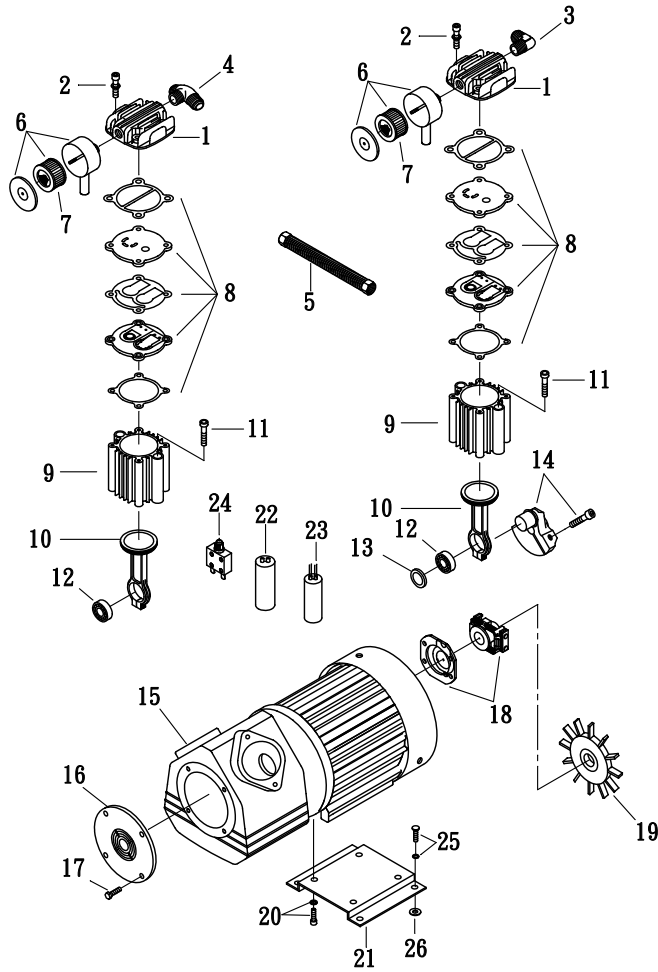

MODEL : MA15150 (Pump)

MODEL : MA15150 (Receiver Tank)

SPARE PARTS LIST

NO : XHA-1209

REF. NO.	DESCRIPTION	PART NO.	QTY.	REF. NO.	DESCRIPTION	PART NO.	QTY.
1	Cylinder head	3101052	1	14	Crankshaft & balancer	3304116	1
2	Allen bolt set	3B01-M06*035V	4	15	Motor set	3B8-OF2506W2H	1
3	Exhaust elbow	2N06-04T04HC	1	16	Front cover set	3309054-A	1
4	Exhaust 3-way pipe	2N09-04H04T04HIC	1	17	Hexagon bolt	2B02-FM6*015	4
5	Exhaust tube set	3B2-04*205	1	18	Centrifugal switch set	2E24-19084P	1
6	Air filter set	2140037	2	19	Cooling fan	2336009	1
7	Filter element	2142021	2	20	Allen bolt set	3B01-M08*020V	4
8	Inlet&Exhaust valve seat	3B13-AC0763U	2	21	Motor seat	3421013	1
9	Cylinder	3201103	2	22	Starting capacitor	2E28-300F2535	1
10	Rod set	3B3-OF20	2	23	Running capacitor	2E27-080F2540	1
11	Allen bolt	2B01-M08*040	4	24	Circuit breaker	2E25-10A	1
12	Bearing	2N35-6204ZZC3	2	25	Hexagon bolt set	3B00-FM08*020V	4
13	Space washer	3156104	1	26	Body seat block	2439008	4

SPARE PARTS LIST

NO : XHA-1209

REF. NO.	DESCRIPTION	PART NO.	QTY.	REF. NO.	DESCRIPTION	PART NO.	QTY.
1	Air tank	3401C062	1	15	Regulator	2408027	1
2	Tank wheel	2402032B	2	16	Pressure gauge	2D12-15V15KS	2
3	Tank wheel bolt	2418005	2	17	Bolt	2B02-FM5*010WB	18
4	Rubber pad set	3433013-A	2	18	Plug	2B14-ST02E	3
5	Ball valve	2413029	1	19	Cable	2E02-2C30702Y2T	1
6	Grip set	3432041-A	1	20	Power cable	2E01-015	1
7	Check valve	2414025T	1	21	Panel	3420004	1
8	Tube	2T02-04*0680	1	22	Shield	3420062	1
9	Elbow	2N16-C01TW02M	1	23	Quick coupler	07S1/4M-E	2
10	Soft tube set	3T03-W02*0210L	1	24	Handle bushing	2N32-005	2
11	Pressure switch	2E21-BC296BEX	1	25	Hexagon bolt set	3B00-FM08*110V	2
12	Pressure relief valve	2406018CE	1	26	Elbow	2N08-02T02TEC	1
13	Exhaust elbow	2N06-02T02S	1	27	Body seat	3403132A	1
14	Tube	2T06-025	1				