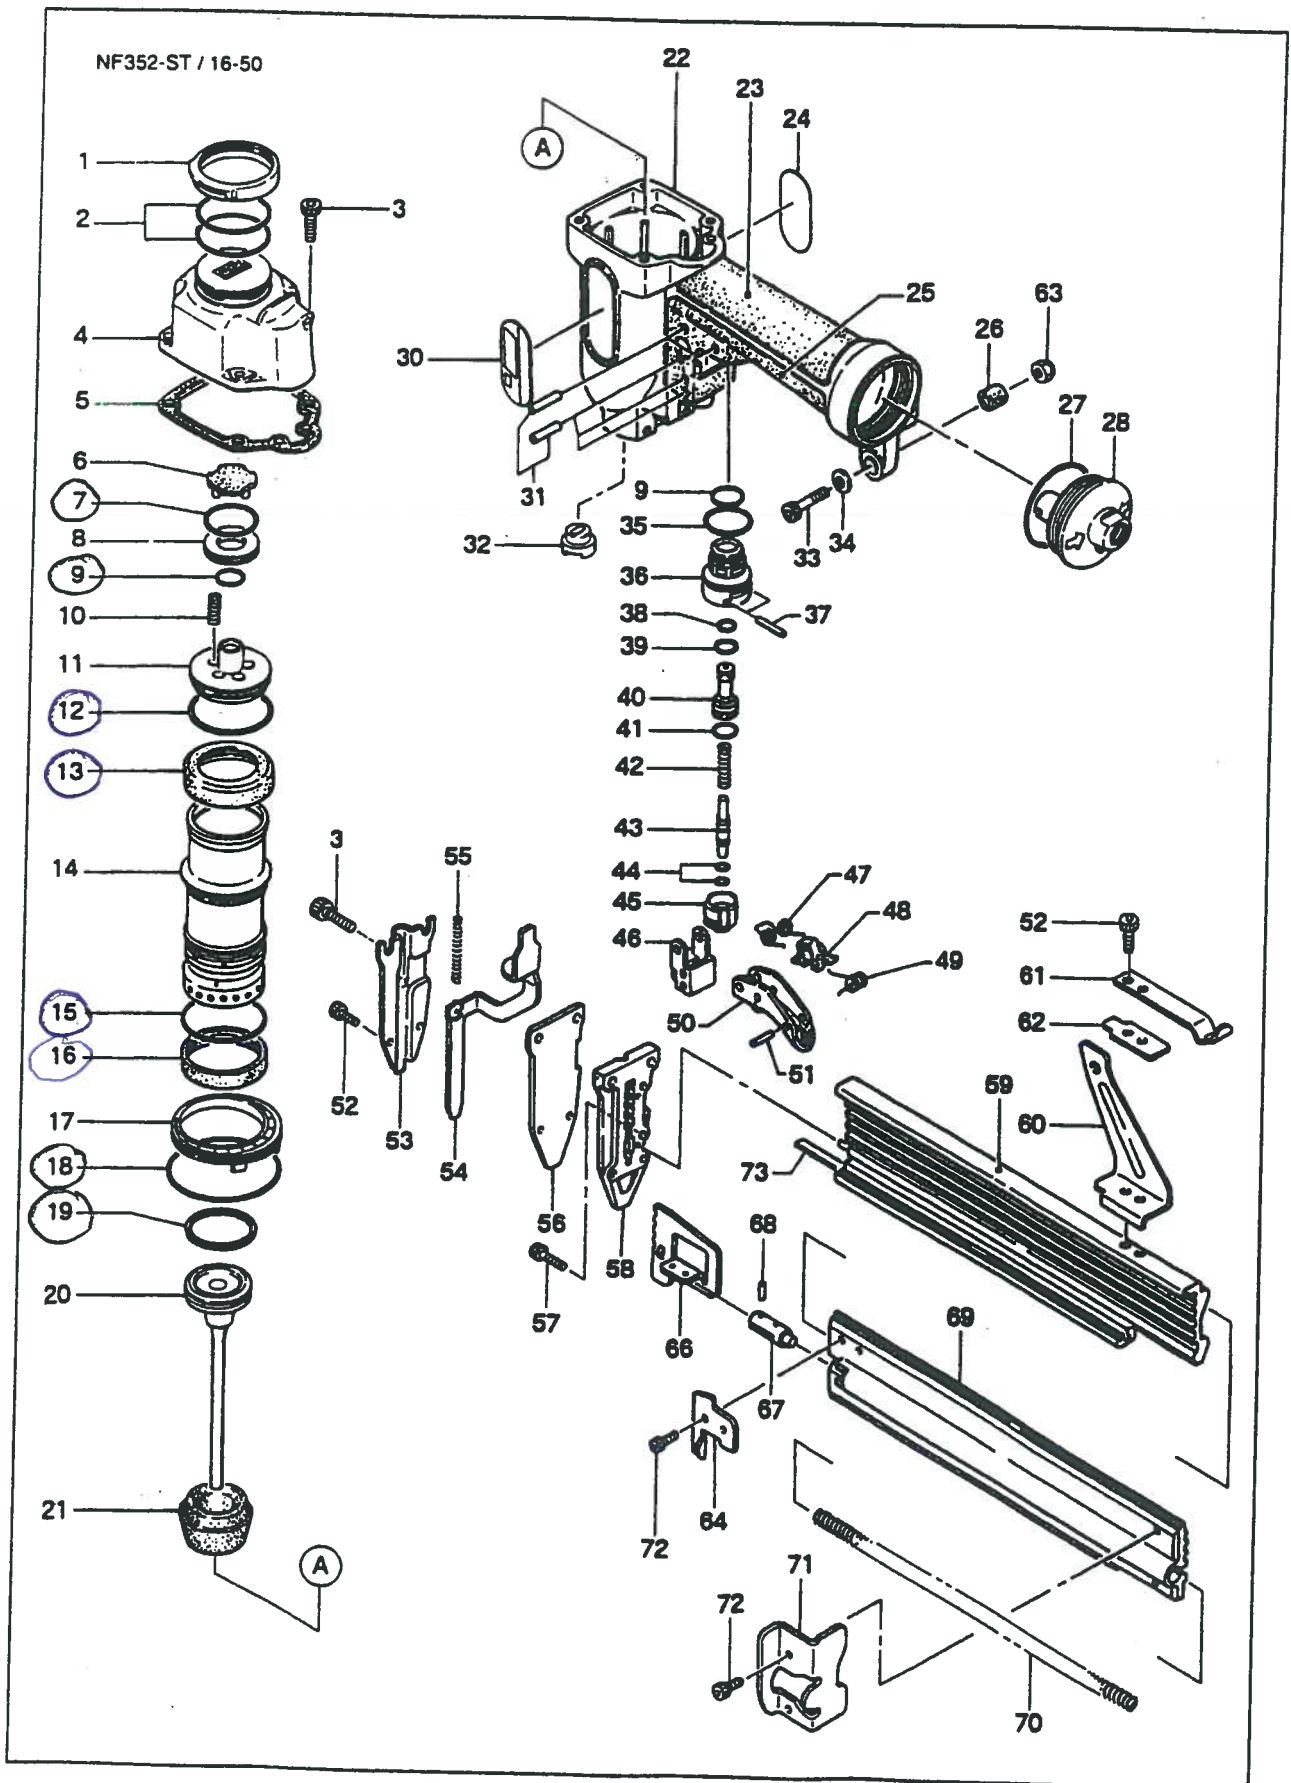

8 EXPLODED VIEW EN ONDERDELENLIJST

EXPLODED VIEW NF352/16-50

Parts List NF-352/16-50

Art. No.	Discription	MAX NF352	
----------	-------------	-----------	--

1	CN33499	Exhaust Cover	37	FF30161	Straight Pin 161
2	HH14907	O-Ring AS568-026	38	HH11119	O-Ring 1AP6
3	BB40210	Screw M5x20	39	HH11209	O-Ring 1BP7
4	CN88022	Cylinder Cap unit, Head Valve, Compr	40	CN33627	Pilot Valve
		Spring 3692, (repl CN34094, CN35423)	41	HH11113	O-Ring 1AP9
5	CN34183	Cylinder Cap Seal	42	KK23129	Compression Spring 3129
6	CN33501	Exhaust Seal	43	CN33723	Trigger Valve Stem
7	HH11143	O-Ring 1AP21	44	HH11901	O-Ring 1B1.4x2.5
8	CN33502	Head Valve Guide	45	CN31346	Trigger Valve Cap
9	HH11125	O-Ring 1AP12	46	TA15580	Arm Guide
10	KK23692	Compr Spring 3692 (Repl KK23573)	47	KK33247	Tors spring 3247 (repl KK33145)
11	CN35408	Head Valve Piston (Repl CN33503)	48	TA16138	S.T. Lever (replaces CN33730)
12	HH19734	O-Ring 1A2.8x35.9	49	KK33144	Torsion Spring 3144
13	CN34104	Cylinder Seal	50	CN34105	Trigger
14	TA15596	Cylinder	51	FF22402	Spring Pin 3x16
15	HH15701	O-Ring 1A2035	52	BB40409	Bolt 4x10
16	CN33510	Check Valve	53	TA15804	Contact Arm Cover
17	TA15842	Cylinder Ring	54	TA15805	Contact Arm
18	HH14904	O-Ring AS568-032	55	TA15582	Contact Spring
19	HH11218	O-Ring 1AP28	56	TA15583	Driver Guide
20	TA15813	Main piston unit (replaces TA15577)	57	BB40420	Bolt 4x16
21	CN33511	Bumper	58	TA15584	Wear Plate
22	TA15576	Frame	59	TA80078	Magazine Unit
23	CN33533	Grip Cover A	60	TA15593	Tail Hunger
24	TA15841	Warning Label (Frame)	61	TA15231	Stopper Spring
25	TA15803	Crip Cover B	62	TA15597	Spacer
26	CN32086	Rubber Bushing	63	CC49411	Special Nut M5
27	HH12118	O-Ring 1AG35	64	TA15591	Slider Stopper
28	CN34403	End Cap	66	TA15589	Pusher
30	TA15801	NF352 Label	67	TA15590	Pusher Supporter
31	FF21254	Roll Pin 3x28	68	FF21217	W.S. Pin 3x8
32	TA15585	Nozzle	69	TA15587	Slider
33	BB40407	Bolt 5x20	70	KK23477	Spring 3477
34	EE39172	Plain Washer 5.1x12x1.2	71	TA15592	Tail Cover
35	HH11138	O-Ring 1AP20	72	BB40427	Bolt M4x8
36	CN31323	Trigger Valve Hausing	73	TA15588	Bar